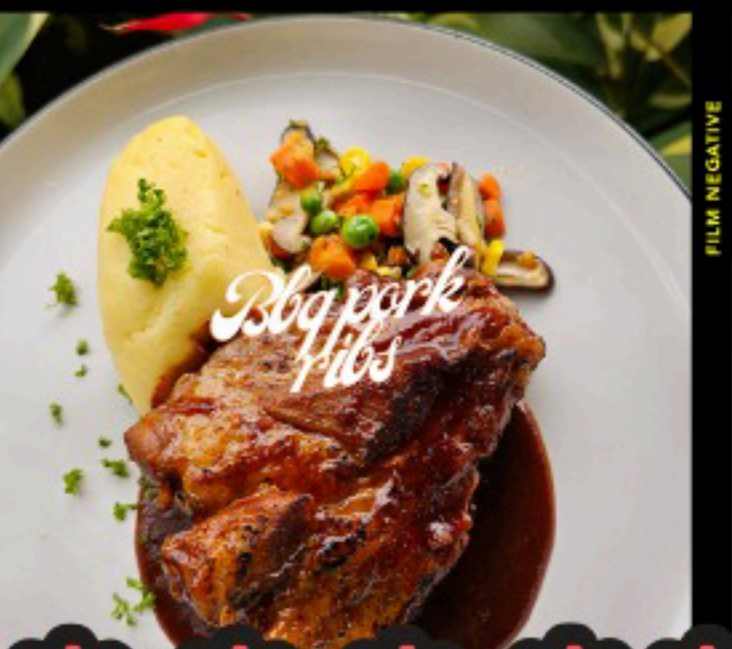

CANTINA MENU

BITES TO SHARE

(to enjoy over rice or to eat with some beers)

Fish and Chips	305
Sriracha ChiX Wings	380
Spam Fries	245
Chix Poppers	350

BARCROW

(best paired with drinks)

Truffled Popcorn	130
French Fries	240
Dynamite Sticks	255
Onion Rings	280

	SOLO	SHARE
Almacen Nachos	340	585
Street Nachos	280	555
Cheese Quesadilla	220	435
Chix Quesadilla	260	510
Beef Quesadilla	305	580

TACOS

(Made with fresh tortillas)

	1PC	3PC
Fish	170	380
ChiX	150	330
Spiced Shrimp	230	520
Pork BBQ	185	385
Carne Asada	270	630
Not Yo Basic Beef	215	485

HEAVY HITTERS

(served with a side of Mexi-Yum Rice)

Roasted ChiX	485
Grilled ChiX	385
Shrimp Skewers	480
Chef's Grilled Tuna	360
Mexican Tuna Skewers	360
BBQ Pork Ribs (served w/ mashed potatoes or rice)	650

STUFFED BURRITOS

(our take on this Mexi-classic)

Spam Burrito	380	400
Beef Pares Burrito	375	440
Surf and Turf Burrito	420	450

CHIMICHANGAS

(deep fried stuffed burritos-no rice but all Yum)

ChiX Chimichanga	360
Mi Goreng Chimichanga	430
Carne Asada Chimichanga	435

PASTA

(Lighter pastas perfect for the island)

Lite Island Tuna Pesto	250
Spanish Sardine Pasta	320

SWEET BITES

(end the meal on a sugar high)

Churro Locos	150

prices are VAT inclusive / subject to 10% service charge